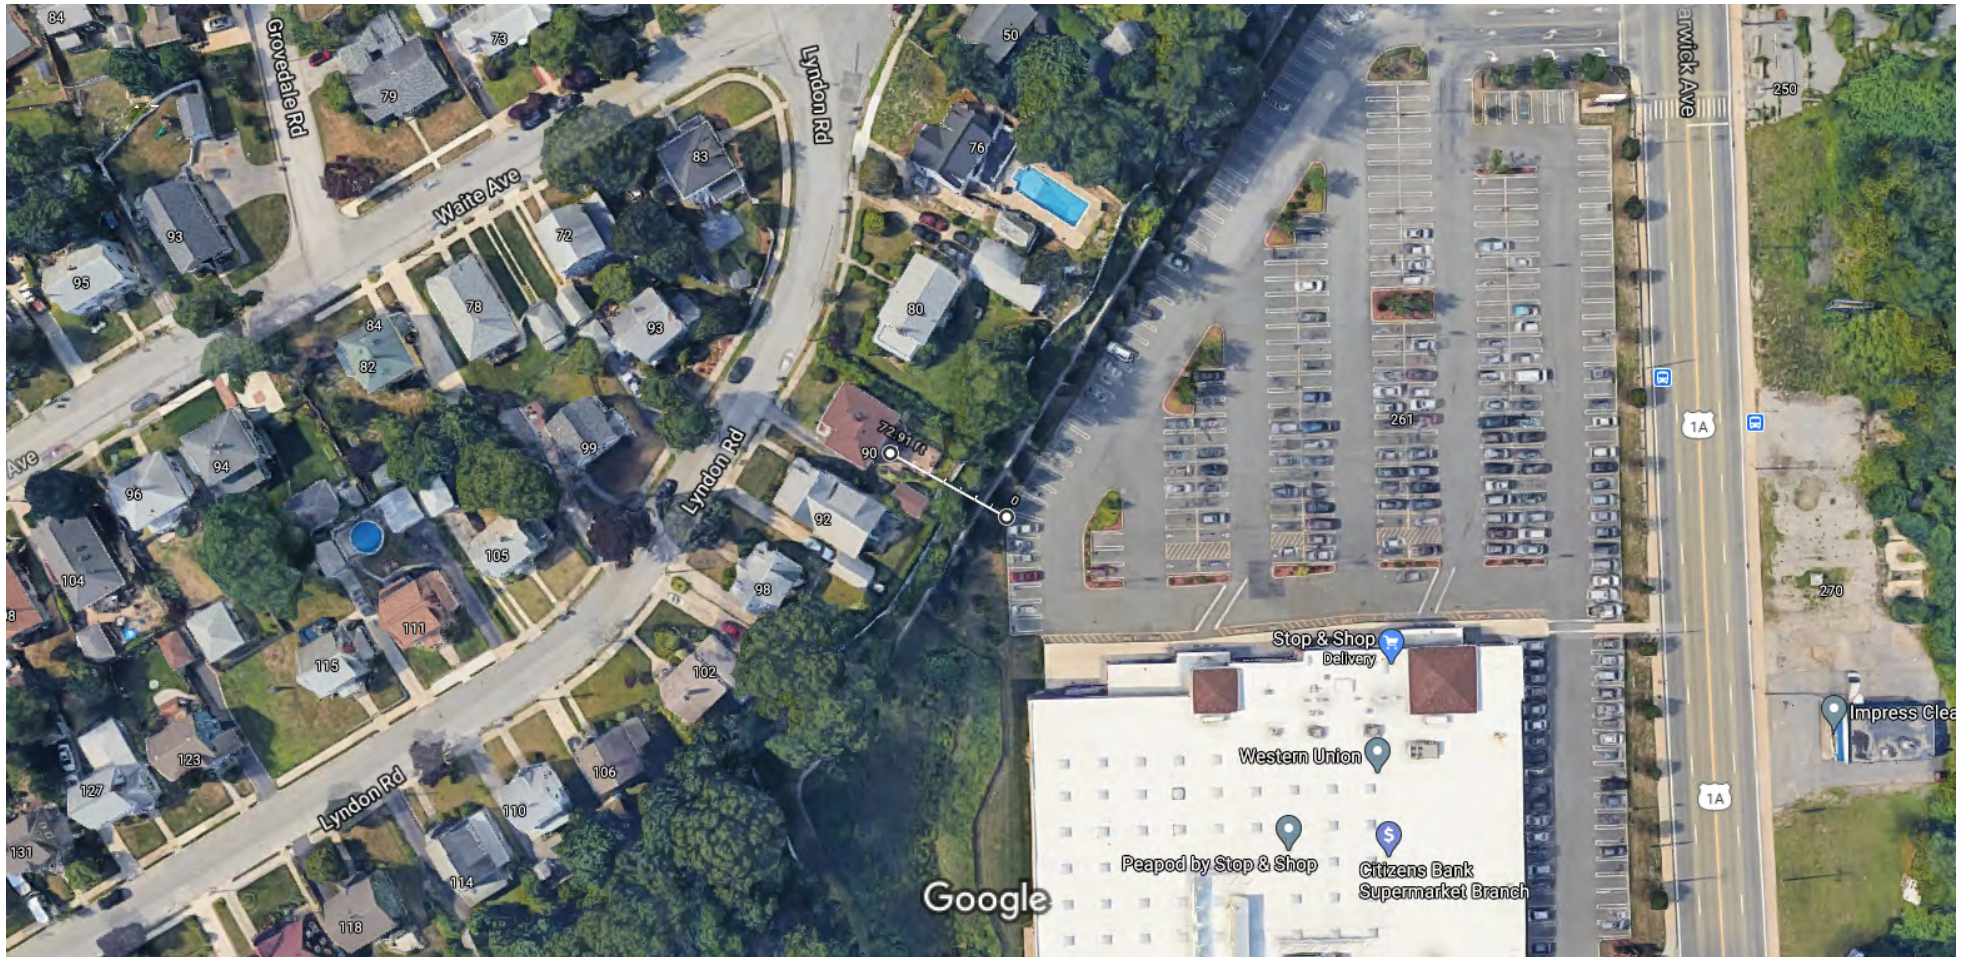

Measure distance
Total distance: 235.34 ft (71.73 m)

235-FEET
DISTANCE FROM RECENT LARGE
RETAIL USERS AT GARDEN CITY TO
ABUTTING HOUSES
...
200-FEET
DISTANCE FROM OTHER RETAIL AREAS
TO ABUTTING HOUSES

Imagery ©2020 Google, Imagery ©2020 CNES / Airbus, Maxar Technologies, RIGIS, USDA Farm Service Agency, Map data ©2020 500 ft

235-FEET
DISTANCE FROM RECENT LARGE
RETAIL USERS AT GARDEN CITY TO
ABUTTING HOUSES

...

200-FEET
DISTANCE FROM OTHER RETAIL AREAS
TO ABUTTING HOUSES

Imagery ©2020 Google, Imagery ©2020 Maxar Technologies, RIGIS, USDA Farm Service Agency, Map data ©2020 100 ft

- 🕒 walmart
- 🕒 dunkin' donuts

95-FEET
DISTANCE FROM
WHOLE FOODS ON
SOCKANOSSET TO
ABUTTING HOUSES

Imagery ©2020 Google, Imagery ©2020 MassGIS, Commonwealth of Massachusetts EOE, Maxar Technologies, Map data ©2020 50 ft

73-FEET
DISTANCE FROM
WARWICK AVE STOP &
SHOP TO ABUTTING
HOUSES

Imagery ©2020 Google, Imagery ©2020 MassGIS, Commonwealth of Massachusetts EOEA, Maxar Technologies, RIGIS, USDA Farm Service Agency, Map data ©2020