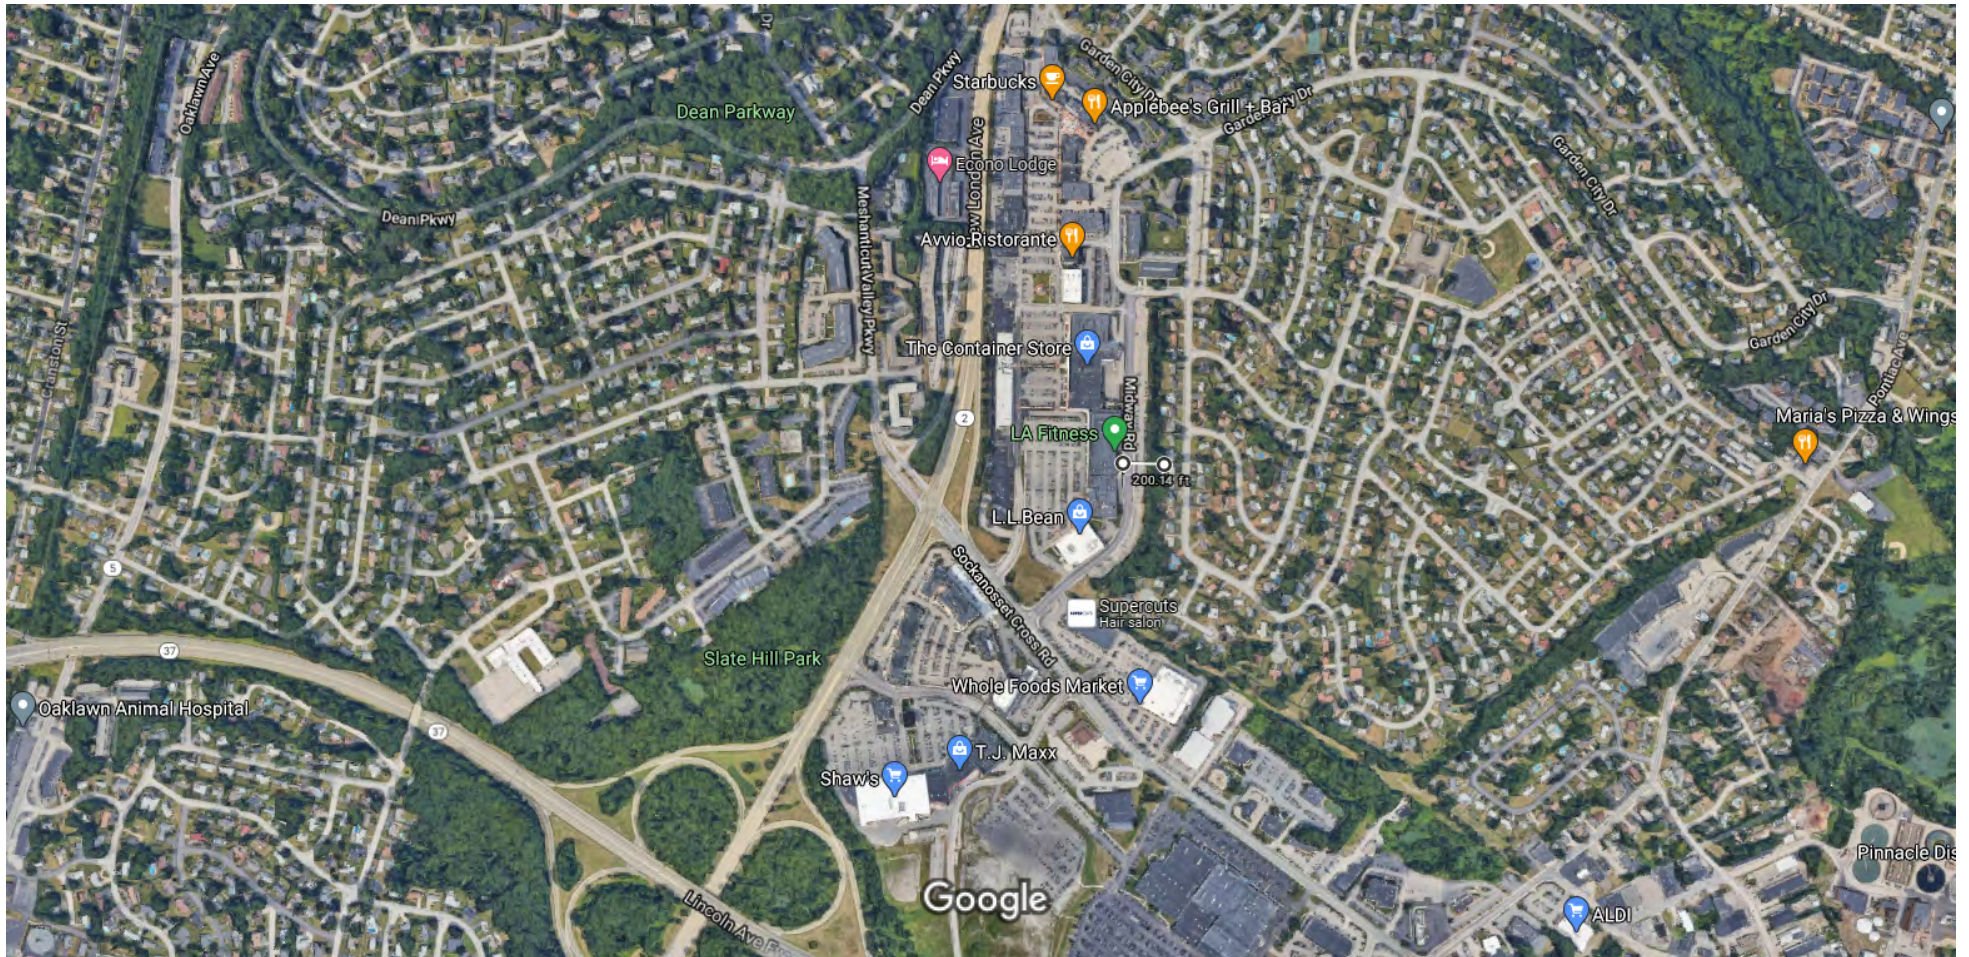

Imagery ©2020 Google, Imagery ©2020 Maxar Technologies, Map data ©2020 50 ft

- 🕒 walmart
- 🕒 dunkin' donuts

**140-FEET
DISTANCE FROM
NEIGHBORS HOUSES
TO SECURITY FENCE**

Imagery ©2020 Google, Imagery ©2020 Maxar Technologies, RIGIS, USDA Farm Service Agency, Map data ©2020 200 ft

Measure distance
Total distance: 235.34 ft (71.73 m)

235-FEET
DISTANCE FROM RECENT LARGE
RETAIL USERS AT GARDEN CITY TO
ABUTTING HOUSES
...
200-FEET
DISTANCE FROM OTHER RETAIL AREAS
TO ABUTTING HOUSES

Imagery ©2020 Google, Imagery ©2020 CNES / Airbus, Maxar Technologies, RIGIS, USDA Farm Service Agency, Map data ©2020 500 ft

235-FEET
DISTANCE FROM RECENT LARGE
RETAIL USERS AT GARDEN CITY TO
ABUTTING HOUSES

...

200-FEET
DISTANCE FROM OTHER RETAIL AREAS
TO ABUTTING HOUSES

Imagery ©2020 Google, Imagery ©2020 Maxar Technologies, RIGIS, USDA Farm Service Agency, Map data ©2020 100 ft

- 🕒 walmart
- 🕒 dunkin' donuts

95-FEET
DISTANCE FROM
WHOLE FOODS ON
SOCKANOSSET TO
ABUTTING HOUSES

Imagery ©2020 Google, Imagery ©2020 MassGIS, Commonwealth of Massachusetts EOE, Maxar Technologies, Map data ©2020 50 ft