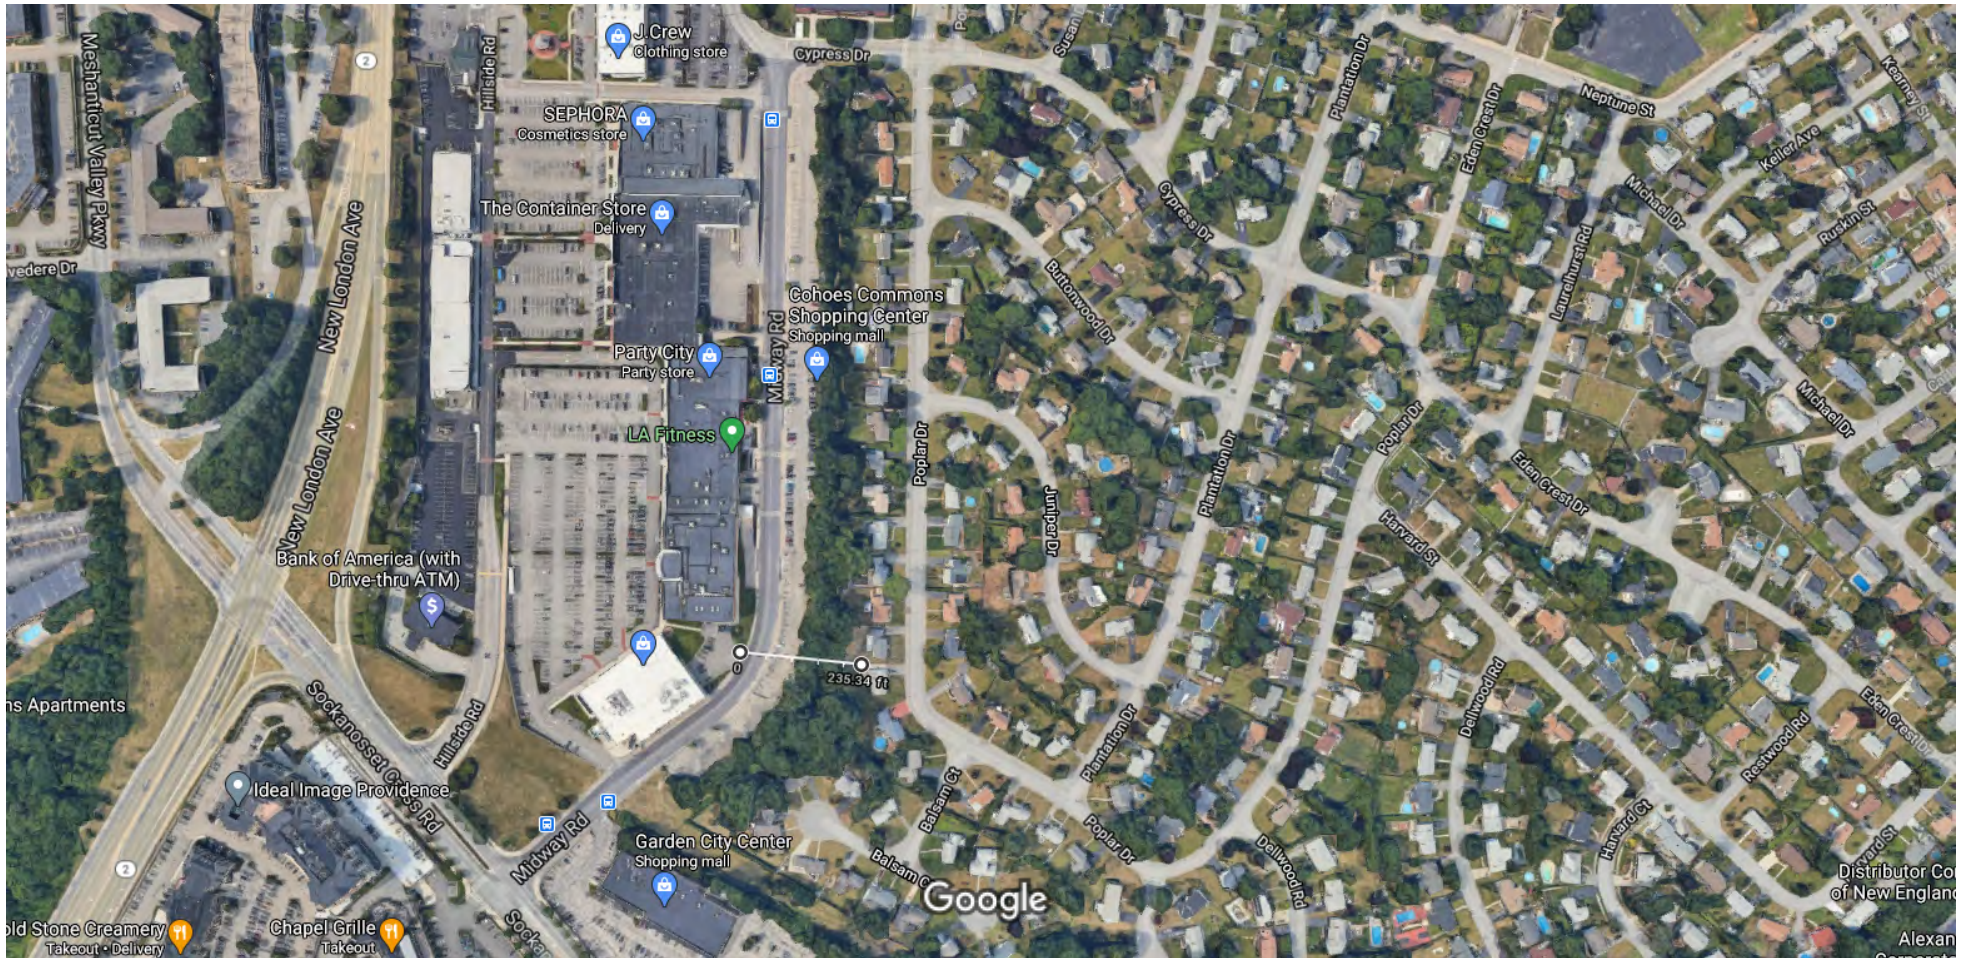

Imagery ©2020 Google, Imagery ©2020 Maxar Technologies, Map data ©2020 50 ft

- 🕒 walmart
- 🕒 dunkin' donuts

**140-FEET
DISTANCE FROM
NEIGHBORS HOUSES
TO SECURITY FENCE**

Imagery ©2020 Google, Imagery ©2020 Maxar Technologies, RIGIS, USDA Farm Service Agency, Map data ©2020 200 ft

Measure distance
Total distance: 235.34 ft (71.73 m)

235-FEET
DISTANCE FROM RECENT LARGE
RETAIL USERS AT GARDEN CITY TO
ABUTTING HOUSES
...
200-FEET
DISTANCE FROM OTHER RETAIL AREAS
TO ABUTTING HOUSES

Imagery ©2020 Google, Imagery ©2020 CNES / Airbus, Maxar Technologies, RIGIS, USDA Farm Service Agency, Map data ©2020 500 ft

235-FEET
DISTANCE FROM RECENT LARGE
RETAIL USERS AT GARDEN CITY TO
ABUTTING HOUSES

...

200-FEET
DISTANCE FROM OTHER RETAIL AREAS
TO ABUTTING HOUSES

Imagery ©2020 Google, Imagery ©2020 Maxar Technologies, RIGIS, USDA Farm Service Agency, Map data ©2020 100 ft

- 🕒 walmart
- 🕒 dunkin' donuts

95-FEET
DISTANCE FROM
WHOLE FOODS ON
SOCKANOSSET TO
ABUTTING HOUSES

Imagery ©2020 Google, Imagery ©2020 MassGIS, Commonwealth of Massachusetts EOE, Maxar Technologies, Map data ©2020 50 ft