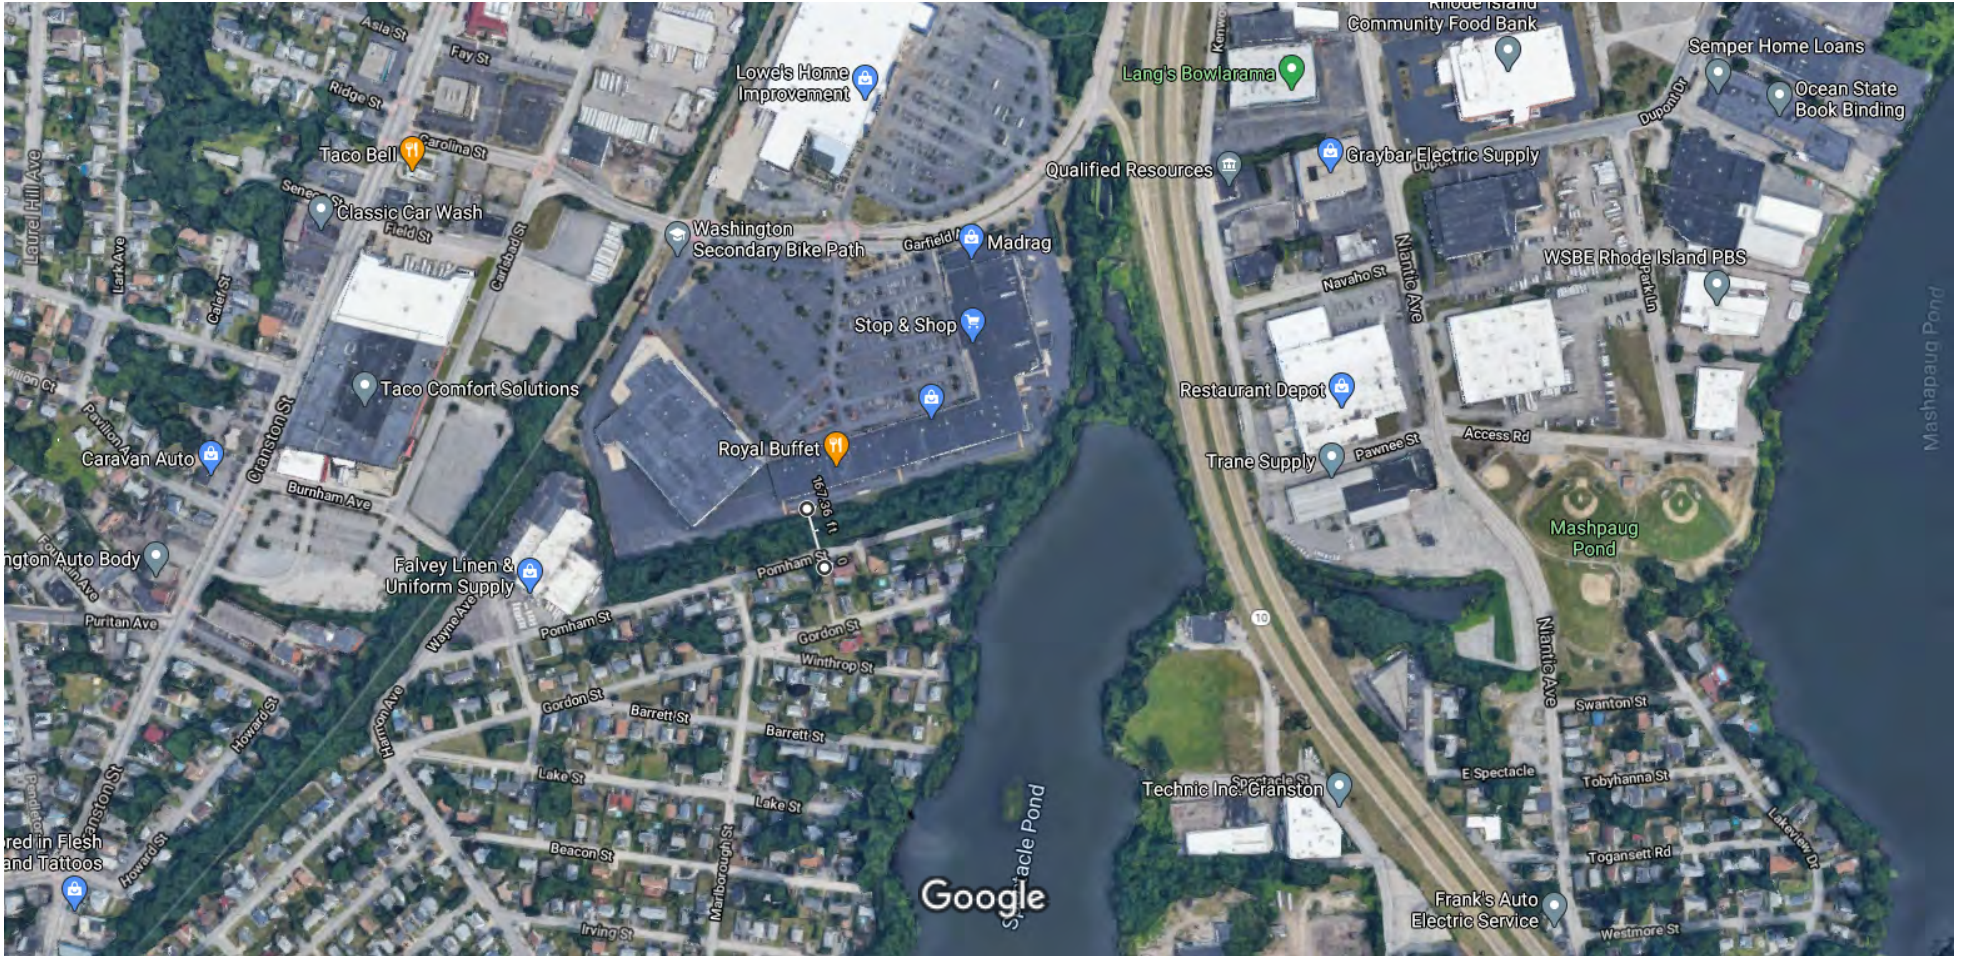

235-FEET
DISTANCE FROM RECENT LARGE
RETAIL USERS AT GARDEN CITY TO
ABUTTING HOUSES

...

200-FEET
DISTANCE FROM OTHER RETAIL AREAS
TO ABUTTING HOUSES

Imagery ©2020 Google, Imagery ©2020 Maxar Technologies, RIGIS, USDA Farm Service Agency, Map data ©2020 100 ft

- 🕒 walmart
- 🕒 dunkin' donuts

95-FEET
DISTANCE FROM
WHOLE FOODS ON
SOCKANOSSET TO
ABUTTING HOUSES

Imagery ©2020 Google, Imagery ©2020 MassGIS, Commonwealth of Massachusetts EOE, Maxar Technologies, Map data ©2020 50 ft

73-FEET
DISTANCE FROM
WARWICK AVE STOP &
SHOP TO ABUTTING
HOUSES

Imagery ©2020 Google, Imagery ©2020 MassGIS, Commonwealth of Massachusetts EOEA, Maxar Technologies, RIGIS, USDA Farm Service Agency, Map data ©2020

100 ft

Measure distance
Total distance: 98.15 ft (29.92 m)

**98-FEET
DISTANCE FROM
GARFIELD LOWESTO
ABUTTING HOUSES**

Imagery ©2020 Google, Imagery ©2020 CNES / Airbus, MassGIS, Commonwealth of Massachusetts EOE, Maxar Technologies, RIGIS, USDA Farm Service Agency, Map data ©2020 200 ft