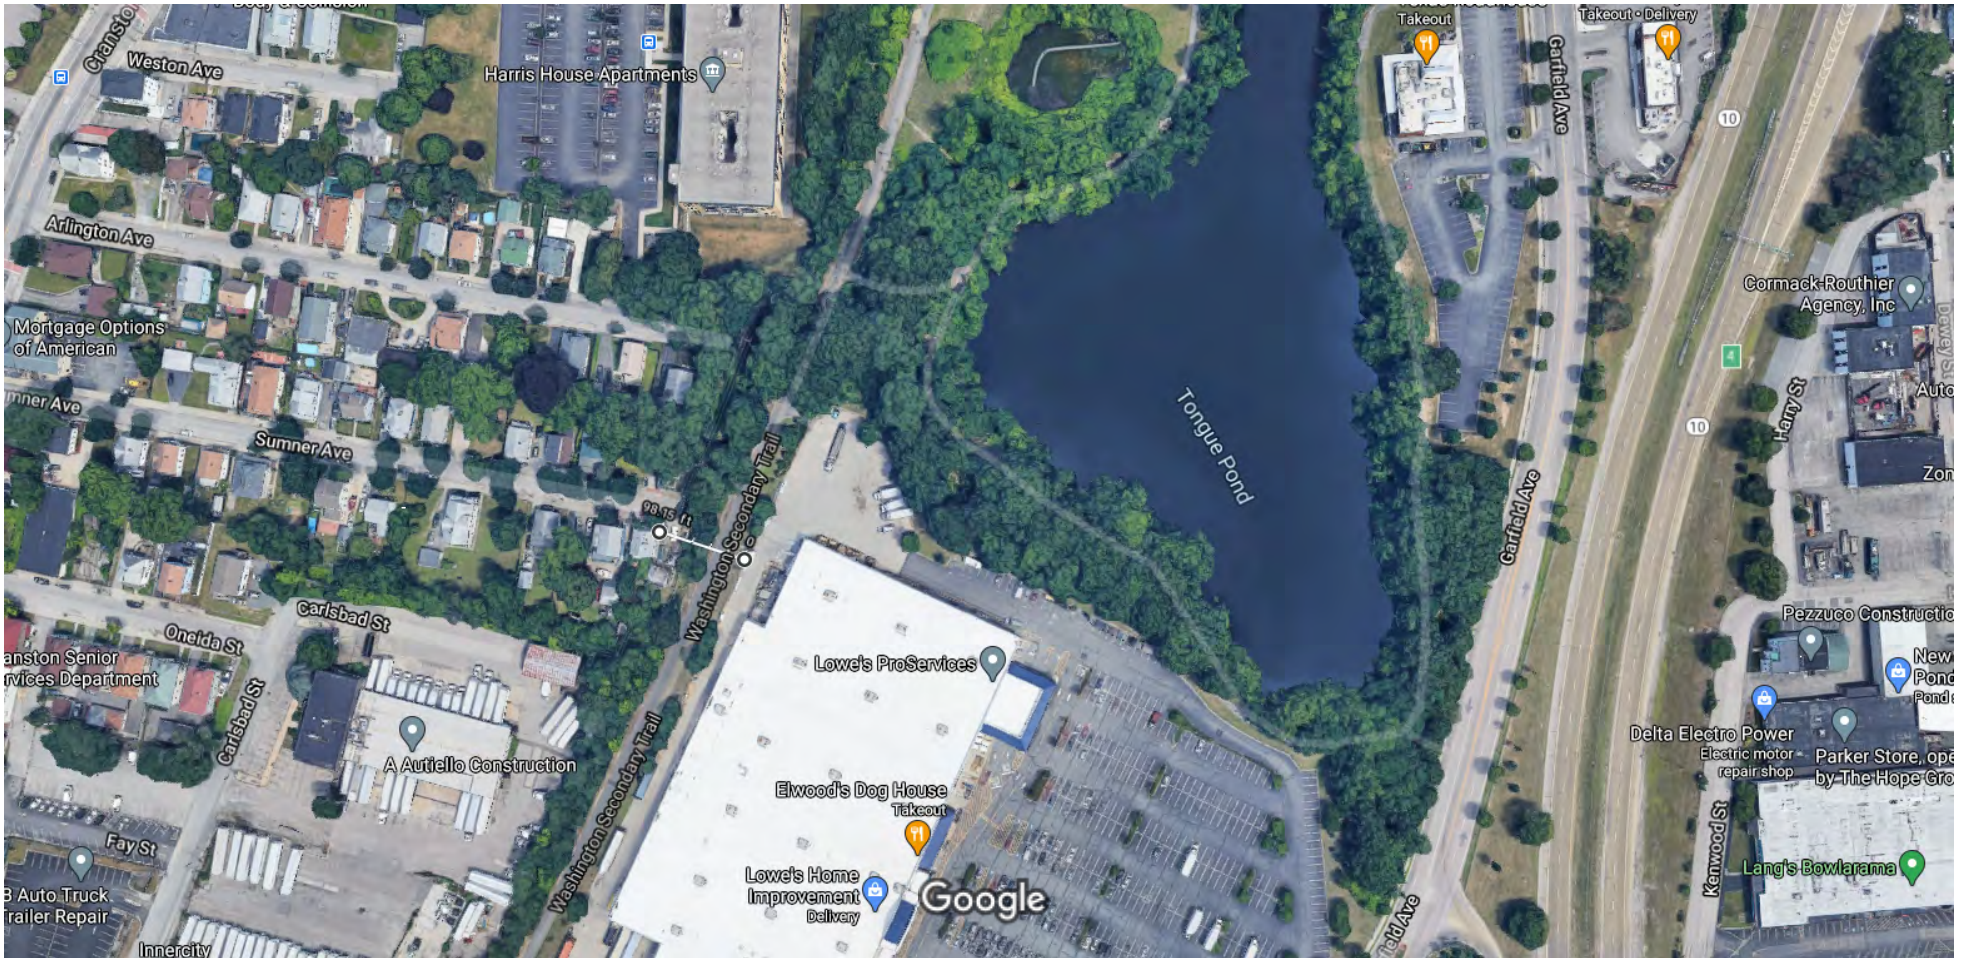

Measure distance
Total distance: 235.34 ft (71.73 m)

235-FEET
DISTANCE FROM RECENT LARGE
RETAIL USERS AT GARDEN CITY TO
ABUTTING HOUSES
...
200-FEET
DISTANCE FROM OTHER RETAIL AREAS
TO ABUTTING HOUSES

Imagery ©2020 Google, Imagery ©2020 CNES / Airbus, Maxar Technologies, RIGIS, USDA Farm Service Agency, Map data ©2020 500 ft

235-FEET
DISTANCE FROM RECENT LARGE
RETAIL USERS AT GARDEN CITY TO
ABUTTING HOUSES

...

200-FEET
DISTANCE FROM OTHER RETAIL AREAS
TO ABUTTING HOUSES

Imagery ©2020 Google, Imagery ©2020 Maxar Technologies, RIGIS, USDA Farm Service Agency, Map data ©2020 100 ft

- 🕒 walmart
- 🕒 dunkin' donuts

95-FEET
DISTANCE FROM
WHOLE FOODS ON
SOCKANOSSET TO
ABUTTING HOUSES

Imagery ©2020 Google, Imagery ©2020 MassGIS, Commonwealth of Massachusetts EOE, Maxar Technologies, Map data ©2020 50 ft

73-FEET
DISTANCE FROM
WARWICK AVE STOP &
SHOP TO ABUTTING
HOUSES

Imagery ©2020 Google, Imagery ©2020 MassGIS, Commonwealth of Massachusetts EOEA, Maxar Technologies, RIGIS, USDA Farm Service Agency, Map data ©2020